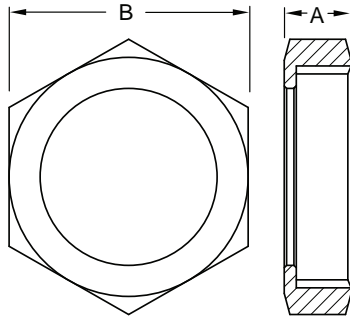

RJT BS:4825

RJT Hex Nut - 13H

Size	A	B	304 Stainless Steel Part Number
1"	.87	2.00	13H-G100RJT
1½"	.87	2.56	13H-G150RJT
2"	.87	3.12	13H-G200RJT
2½"	.87	3.62	13H-G250RJT
3"	.87	4.12	13H-G300RJT
4"	.87	5.12	13H-G400RJT

RJT Blank Cap - 13RBN

Size	A	B	304 Stainless Steel Part Number
1"	.32	1.63	13RBN-G100RJT
1½"	.32	2.12	13RBN-G150RJT
2"	.32	2.62	13RBN-G200RJT
2½"	.32	3.12	13RBN-G250RJT
3"	.32	3.63	13RBN-G300RJT
4"	.32	4.63	13RBN-G400RJT

RJT Welding Liner - 14A

Size	A	B	316 Stainless Steel Part Number
1"	.77	1.63	14A-R100RJT
1½"	.77	2.13	14A-R150RJT
2"	.77	2.63	14A-R200RJT
2½"	.77	3.13	14A-R250RJT
3"	.77	3.63	14A-R300RJT
4"	.77	4.63	14A-R400RJT

RJT Spanner Wrench - SP

Size	A	B	Aluminum Part Number
1"	2.00	10.5	RJT-100SP
1½"	2.56	12.0	RJT-150SP
2"	3.12	14.0	RJT-200SP
2½"	3.62	16.3	RJT-250SP
3"	4.12	18.5	RJT-300SP
4"	5.12	19.5	RJT-400SP