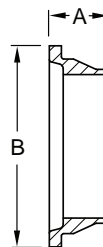

Size	A	B	316 Stainless Steel Part Number
1"	.77	1.63	14A-R100RJT
1½"	.77	2.13	14A-R150RJT
2"	.77	2.63	14A-R200RJT
2½"	.77	3.13	14A-R250RJT
3"	.77	3.63	14A-R300RJT
4"	.77	4.63	14A-R400RJT