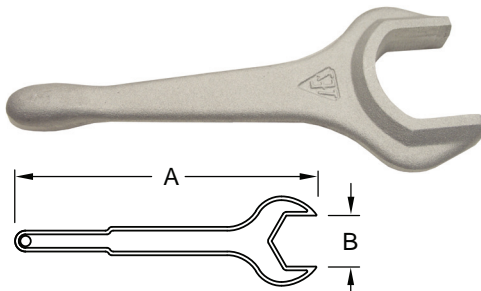

RJT Blank Cap - 13RBN

Size	A	B	304 Stainless Steel Part Number
1"	.32	1.63	13RBN-G100RJT
1½"	.32	2.12	13RBN-G150RJT
2"	.32	2.62	13RBN-G200RJT
2½"	.32	3.12	13RBN-G250RJT
3"	.32	3.63	13RBN-G300RJT
4"	.32	4.63	13RBN-G400RJT

RJT Welding Male - 15A

Size	A	B	316 Stainless Steel Part Number
1"	1.06	1.80	15A-R100RJT
1½"	1.06	2.30	15A-R150RJT
2"	1.06	2.86	15A-R200RJT
2½"	1.06	3.36	15A-R250RJT
3"	1.06	3.86	15A-R300RJT
4"	1.06	4.86	15A-R400RJT

RJT Welding Liner - 14A

Size	A	B	316 Stainless Steel Part Number
1"	.77	1.63	14A-R100RJT
1½"	.77	2.13	14A-R150RJT
2"	.77	2.63	14A-R200RJT
2½"	.77	3.13	14A-R250RJT
3"	.77	3.63	14A-R300RJT
4"	.77	4.63	14A-R400RJT

RJT Spanner Wrench - SP

Size	A	B	Aluminum Part Number
1"	2.00	10.5	RJT-100SP
1½"	2.56	12.0	RJT-150SP
2"	3.12	14.0	RJT-200SP
2½"	3.62	16.3	RJT-250SP
3"	4.12	18.5	RJT-300SP
4"	5.12	19.5	RJT-400SP