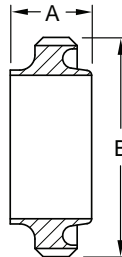

RJT BS:4825

RJT Hex Nut - 13H

Size	A	B	304 Stainless Steel Part Number
1"	.87	2.00	13H-G100RJT
1½"	.87	2.56	13H-G150RJT
2"	.87	3.12	13H-G200RJT
2½"	.87	3.62	13H-G250RJT
3"	.87	4.12	13H-G300RJT
4"	.87	5.12	13H-G400RJT

RJT Blank Cap - 13RBN

Size	A	B	304 Stainless Steel Part Number
1"	.32	1.63	13RBN-G100RJT
1½"	.32	2.12	13RBN-G150RJT
2"	.32	2.62	13RBN-G200RJT
2½"	.32	3.12	13RBN-G250RJT
3"	.32	3.63	13RBN-G300RJT
4"	.32	4.63	13RBN-G400RJT

RJT Welding Male - 15A

Size	A	B	316 Stainless Steel Part Number
1"	1.06	1.80	15A-R100RJT
1½"	1.06	2.30	15A-R150RJT
2"	1.06	2.86	15A-R200RJT
2½"	1.06	3.36	15A-R250RJT
3"	1.06	3.86	15A-R300RJT
4"	1.06	4.86	15A-R400RJT

RJT Spanner Wrench - SP

Size	A	B	Aluminum Part Number
1"	2.00	10.5	RJT-100SP
1½"	2.56	12.0	RJT-150SP
2"	3.12	14.0	RJT-200SP
2½"	3.62	16.3	RJT-250SP
3"	4.12	18.5	RJT-300SP
4"	5.12	19.5	RJT-400SP