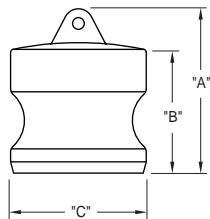

## Cam & Groove Caps and Plugs

### Dust Caps - DC

Size	A	B	C	D	316 Stainless Steel Part Number
3/4"	6-1/8	1-21/32	2-13/16	2-5/16	<b>G75-DC-SS</b>
1"	6-11/16	1-13/16	3-3/32	2-9/16	<b>G100-DC-SS</b>
1 1/4"	8-3/4	2-9/32	4-1/16	3-1/2	<b>G125-DC-SS</b>
1 1/2"	9-1/8	2-17/32	4-3/32	3-5/8	<b>G150-DC-SS</b>
2"	9-1/2	3	4-1/16	4	<b>G200-DC-SS</b>
2 1/2"	10	3-9/16	4-1/4	4-1/2	<b>G250-DC-SS</b>
3"	11-1/2	4-5/32	4-9/16	5-1/4	<b>G300-DC-SS</b>
4"	12-1/2	5-11/32	4-11/16	6-1/2	<b>G400-DC-SS</b>
6"	18	7-5/8	6-5/32	9	<b>G600-DC-SS</b>

### Dust Plugs - DP

Size	A	B	C	316 Stainless Steel Part Number
3/4"	1-9/16	1-3/16	1-1/4	<b>G75-DP-SS</b>
1"	1-3/4	1-1/4	1-7/16	<b>G100-DP-SS</b>
1 1/4"	2-1/8	1-5/8	1-25/32	<b>G125-DP-SS</b>
1 1/2"	2	1-7/16	2-3/32	<b>G150-DP-SS</b>
2"	2-11/32	1-25/32	2-15/32	<b>G200-DP-SS</b>
2 1/2"	2-1/2	1-29/32	3	<b>G250-DP-SS</b>
3"	2-19/32	1-7/8	3-19/32	<b>G300-DP-SS</b>
4"	2-11/16	2-1/16	4-11/16	<b>G400-DP-SS</b>
6"	2-29/32	2-7/32	6-7/8	<b>G600-DP-SS</b>