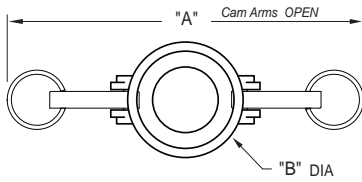

## Cam & Groove Caps and Plugs

### Dust Caps - DC

Size	A	B	C	D	316 Stainless Steel Part Number
3/4"	6-1/8	1-21/32	2-13/16	2-5/16	<b>G75-DC-SS</b>
1"	6-11/16	1-13/16	3-3/32	2-9/16	<b>G100-DC-SS</b>
1 1/4"	8-3/4	2-9/32	4-1/16	3-1/2	<b>G125-DC-SS</b>
1 1/2"	9-1/8	2-17/32	4-3/32	3-5/8	<b>G150-DC-SS</b>
2"	9-1/2	3	4-1/16	4	<b>G200-DC-SS</b>
2 1/2"	10	3-9/16	4-1/4	4-1/2	<b>G250-DC-SS</b>
3"	11-1/2	4-5/32	4-9/16	5-1/4	<b>G300-DC-SS</b>
4"	12-1/2	5-11/32	4-11/16	6-1/2	<b>G400-DC-SS</b>
6"	18	7-5/8	6-5/32	9	<b>G600-DC-SS</b>

### Dust Plugs - DP

Size	A	B	C	316 Stainless Steel Part Number
3/4"	1-9/16	1-3/16	1-1/4	<b>G75-DP-SS</b>
1"	1-3/4	1-1/4	1-7/16	<b>G100-DP-SS</b>
1 1/4"	2-1/8	1-5/8	1-25/32	<b>G125-DP-SS</b>
1 1/2"	2	1-7/16	2-3/32	<b>G150-DP-SS</b>
2"	2-11/32	1-25/32	2-15/32	<b>G200-DP-SS</b>
2 1/2"	2-1/2	1-29/32	3	<b>G250-DP-SS</b>
3"	2-19/32	1-7/8	3-19/32	<b>G300-DP-SS</b>
4"	2-11/16	2-1/16	4-11/16	<b>G400-DP-SS</b>
6"	2-29/32	2-7/32	6-7/8	<b>G600-DP-SS</b>