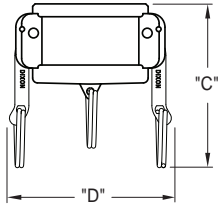

## Cam & Groove Caps and Plugs

### Dust Caps - DC

Size	A	B	C	D	316 Stainless Steel Part Number
3/4"	6-1/8	1-21/32	2-13/16	2-5/16	<b>G75-DC-SS</b>
1"	6-11/16	1-13/16	3-3/32	2-9/16	<b>G100-DC-SS</b>
1 1/4"	8-3/4	2-9/32	4-1/16	3-1/2	<b>G125-DC-SS</b>
1 1/2"	9-1/8	2-17/32	4-3/32	3-5/8	<b>G150-DC-SS</b>
2"	9-1/2	3	4-1/16	4	<b>G200-DC-SS</b>
2 1/2"	10	3-9/16	4-1/4	4-1/2	<b>G250-DC-SS</b>
3"	11-1/2	4-5/32	4-9/16	5-1/4	<b>G300-DC-SS</b>
4"	12-1/2	5-11/32	4-11/16	6-1/2	<b>G400-DC-SS</b>
6"	18	7-5/8	6-5/32	9	<b>G600-DC-SS</b>

### Dust Plugs - DP

Size	A	B	C	316 Stainless Steel Part Number
3/4"	1-9/16	1-3/16	1-1/4	<b>G75-DP-SS</b>
1"	1-3/4	1-1/4	1-7/16	<b>G100-DP-SS</b>
1 1/4"	2-1/8	1-5/8	1-25/32	<b>G125-DP-SS</b>
1 1/2"	2	1-7/16	2-3/32	<b>G150-DP-SS</b>
2"	2-11/32	1-25/32	2-15/32	<b>G200-DP-SS</b>
2 1/2"	2-1/2	1-29/32	3	<b>G250-DP-SS</b>
3"	2-19/32	1-7/8	3-19/32	<b>G300-DP-SS</b>
4"	2-11/16	2-1/16	4-11/16	<b>G400-DP-SS</b>
6"	2-29/32	2-7/32	6-7/8	<b>G600-DP-SS</b>